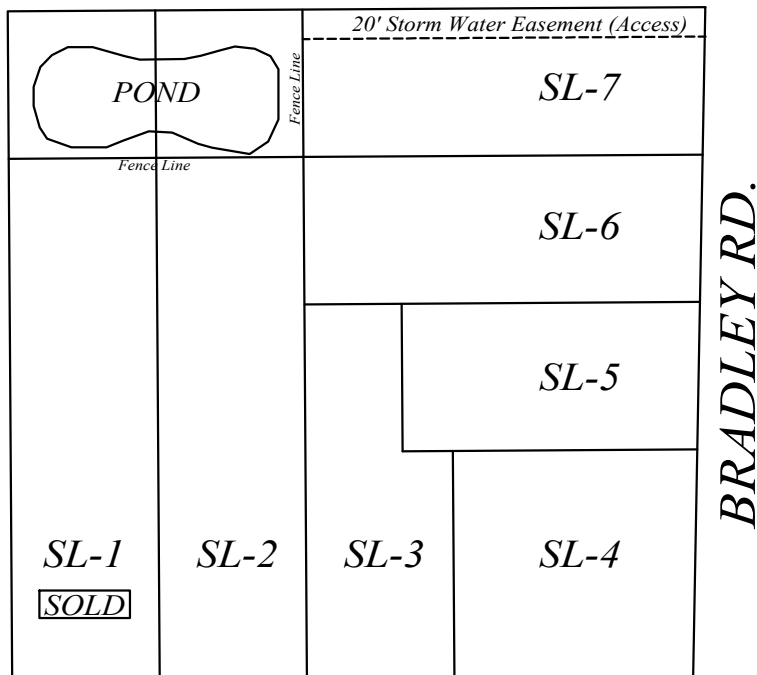

# The Glenbrooke

## SITE

## Plan Features:

- \* 2875 Sq Ft Ranch Plan
- \* 3 Bedrooms, Den, 2-1/2 Bath
- \* Wrap around Porch on Front of Home
- \* Rear Covered Porch
- \* Split Bedrooms, Open Floor Plan
- \* Coffered Ceiling in Great Room
- \* Extensive List of Standard Features