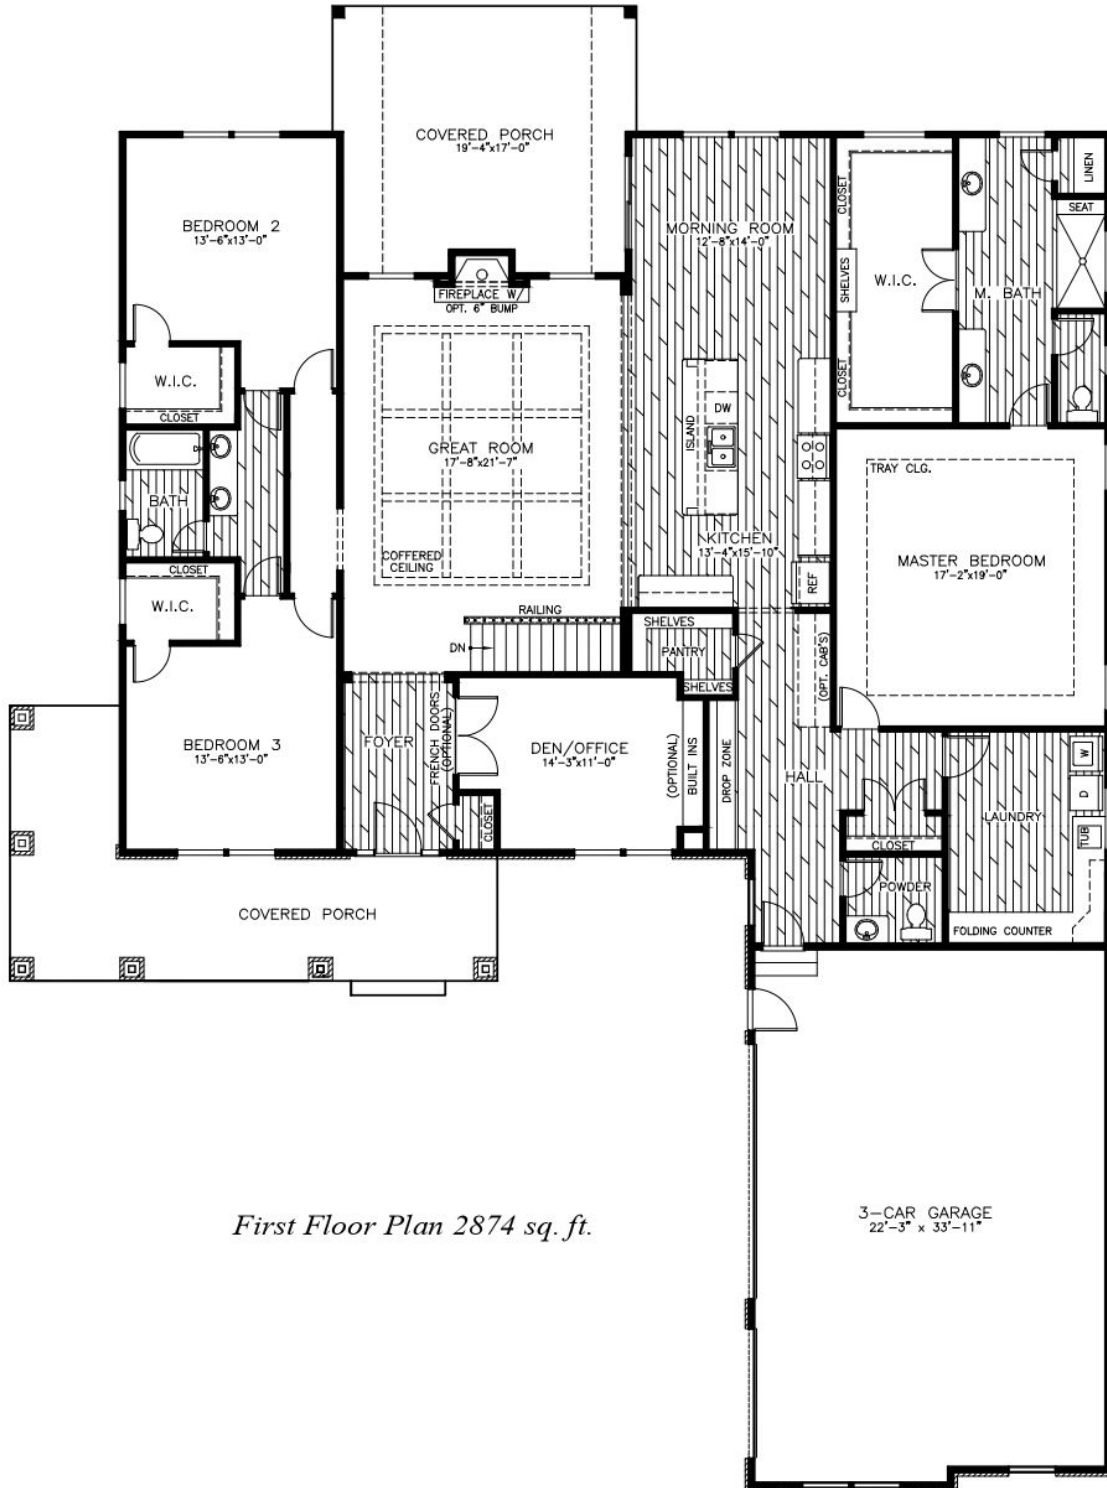

## Plan Features:

- \* 2875 Sq Ft Ranch Plan
- \* 3 Bedrooms, Den, 2-1/2 Bath
- \* Wrap around Porch on Front of Home
- \* Rear Covered Porch
- \* Split Bedrooms, Open Floor Plan
- \* Coffered Ceiling in Great Room
- \* Extensive List of Standard Features

## Available on Lots:

- \* SL-2, SL-5, and SL-6
- \* SL-7 without wrap around Porch

Call Patrick Stracensky of Key Realty at 440-212-1897 for more details

# The Glenbrooke

First Floor Plan 2874 sq. ft.

Call Patrick Stracensky of Key Realty at 440-212-1897 for more details