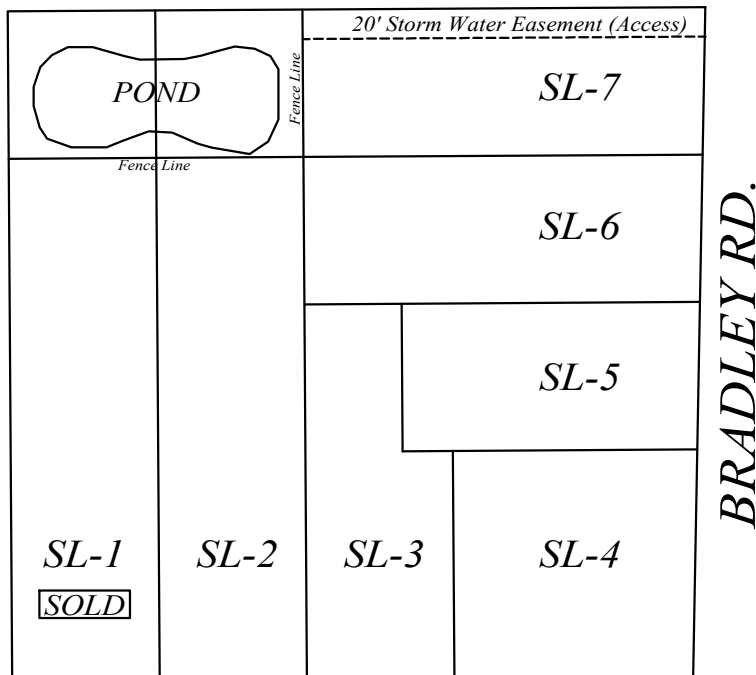

The Glenbrooke

SITE

Plan Features:

- * 2874 Sq Ft Ranch Plan
- * 3 Bedrooms, Den, 2-1/2 Bath
- * Wrap around Porch on Front of Home
- * Rear Covered Porch
- * Split Bedrooms, Open Floor Plan
- * Coffered Ceiling in Great Room
- * Extensive List of Standard Features

Available on Lots:

- * SL-2, SL-5, and SL-6
- * SL-7 without wrap around Porch

For more details call:
 Jen Herron Underwood at 440-371-2862 or Stacy Little at 440-346-2016