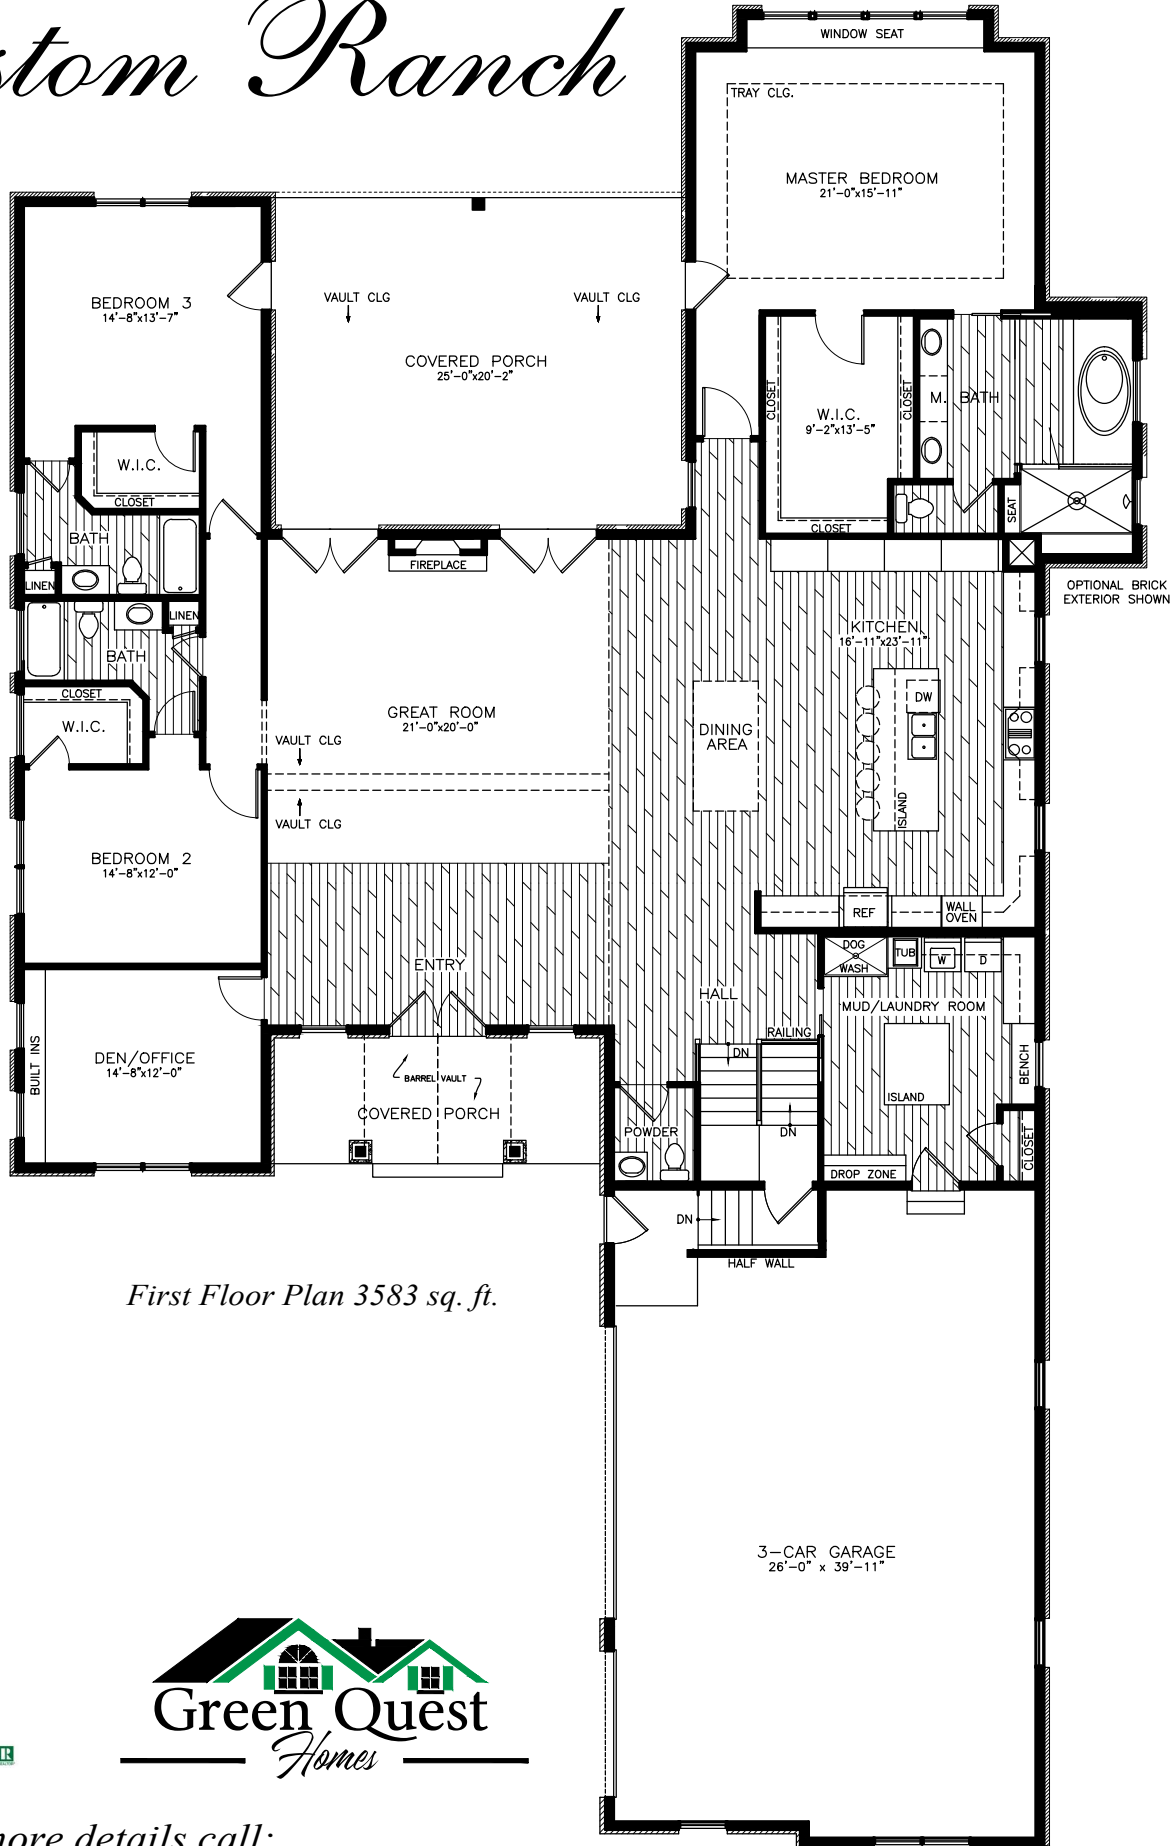

Custom Ranch

First Floor Plan 3583 sq. ft.

For more details call:
 Jen Herron Underwood at 440-371-2862 or Stacy Little at 440-346-2016