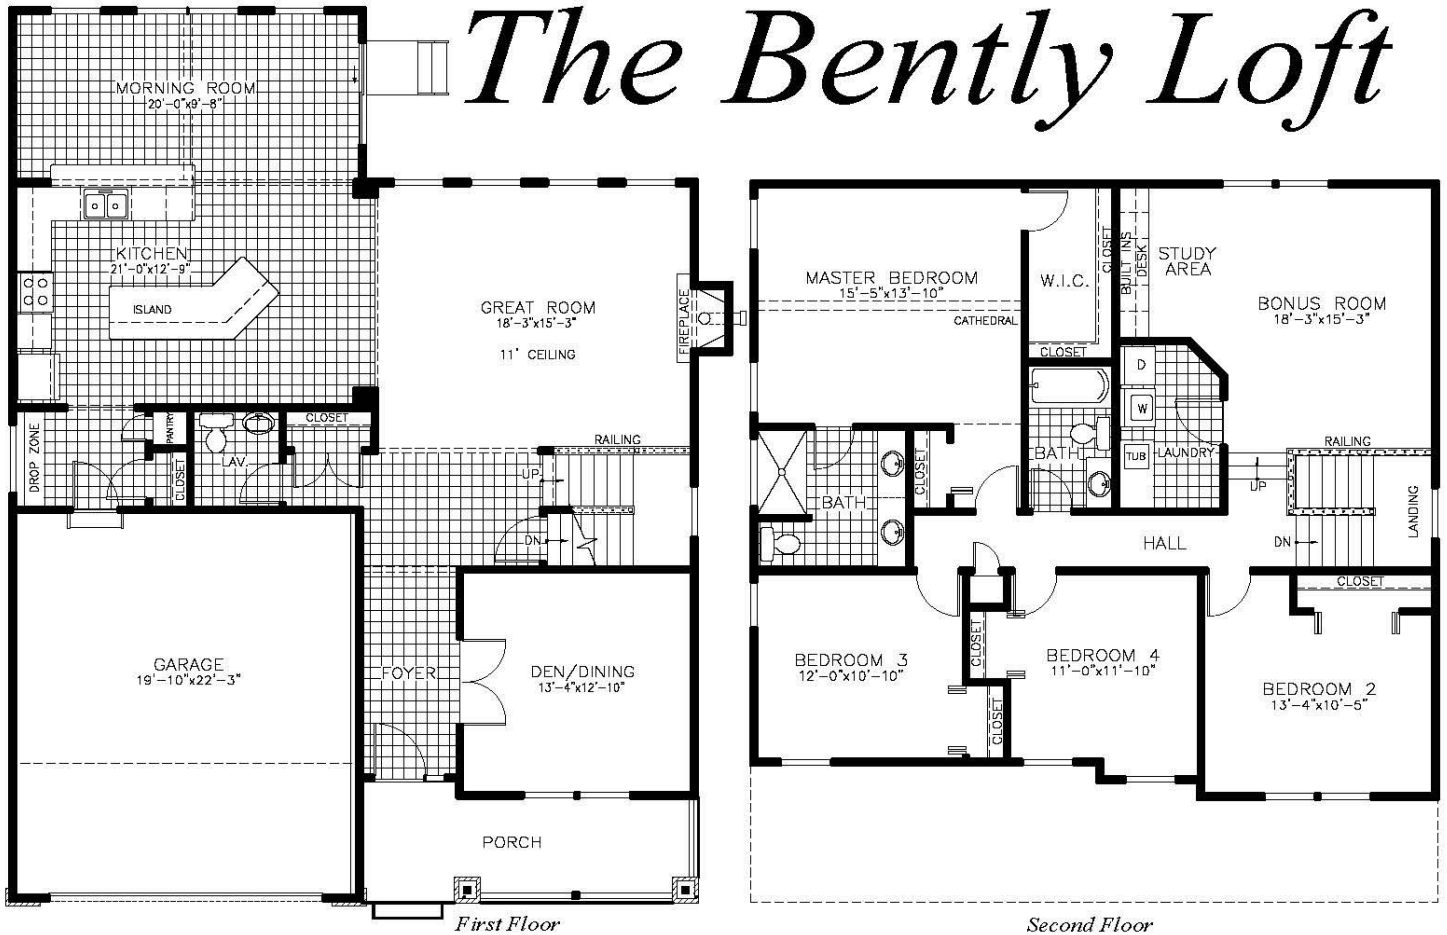

The Bently Loft

Standard Floor Plans 2637 sq. ft.

Call Patrick Stracensky of Key Realty at 440.212.1897 for more details