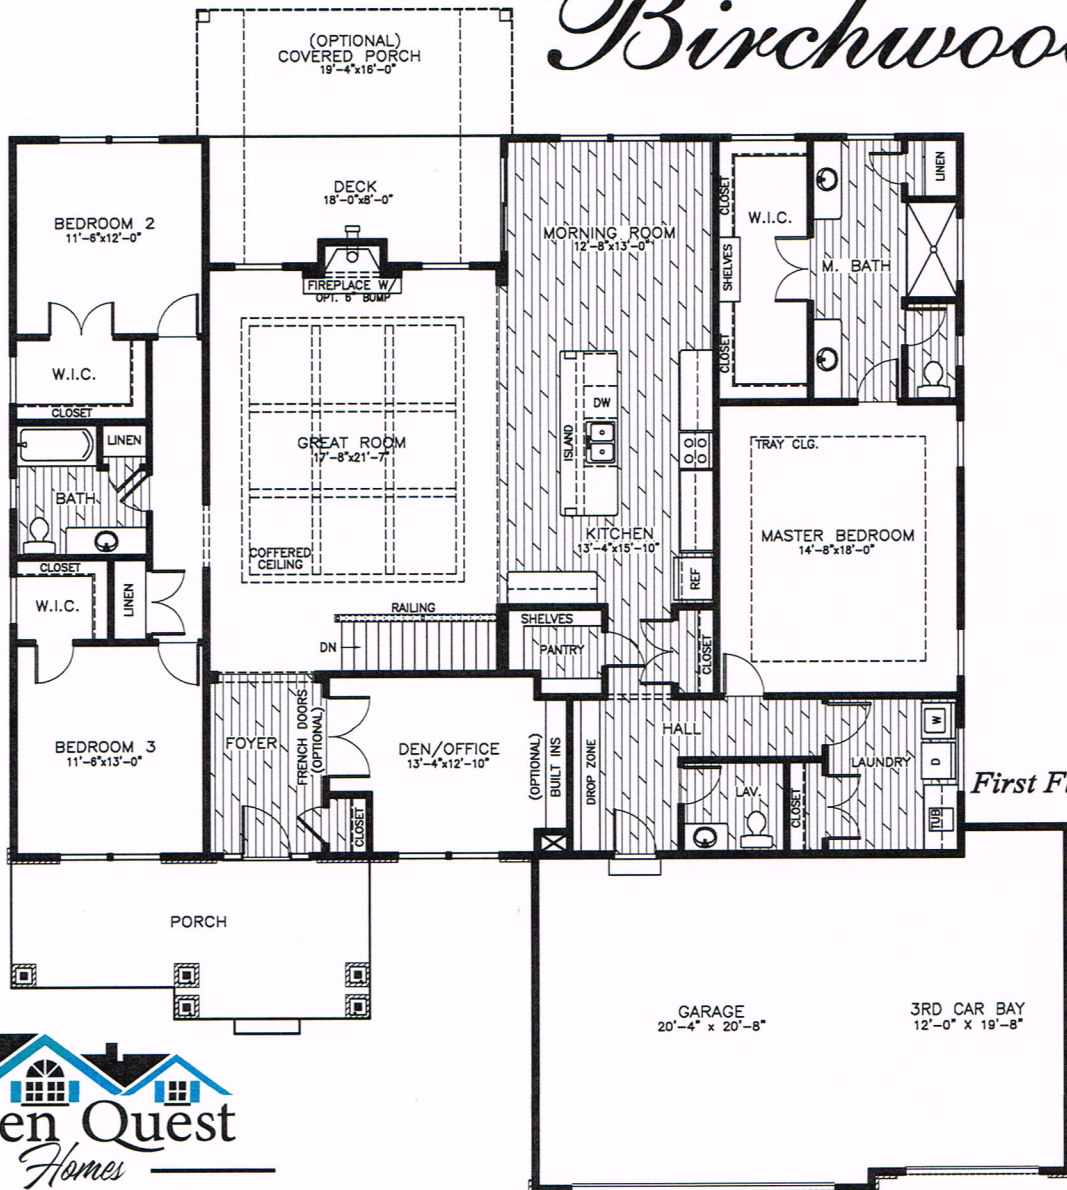

Birchwood

First Floor Plan 2488 sq. ft.

Call Patrick Stracensky of Key Realty at 440-212-1897 for more details