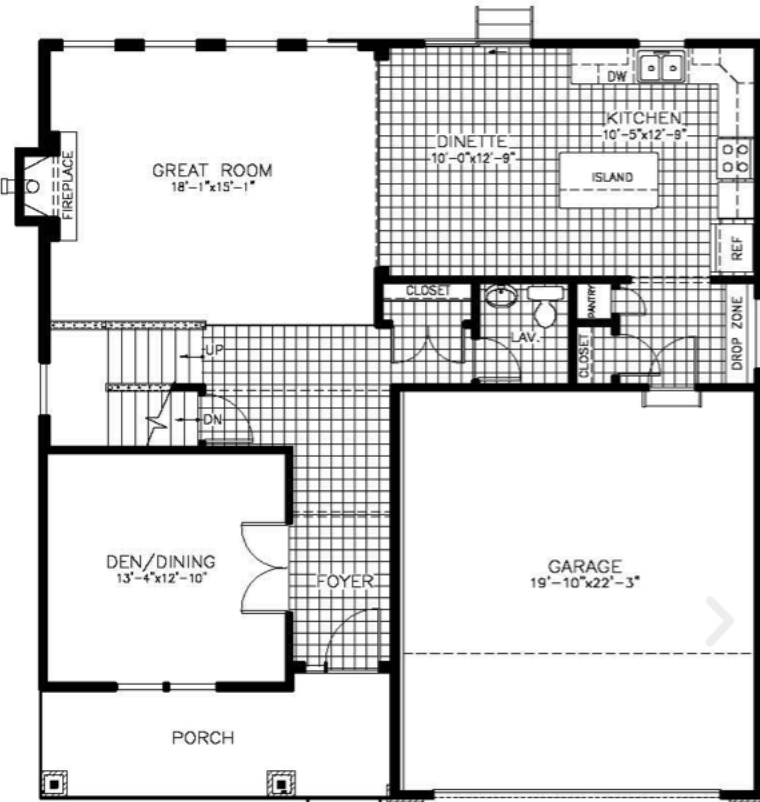

The Bently

First Floor

Second Floor
Standard Floor Plans 2060 sq. ft.

Call Patrick Stracensky of Key Realty at 440-212-1897 for more details