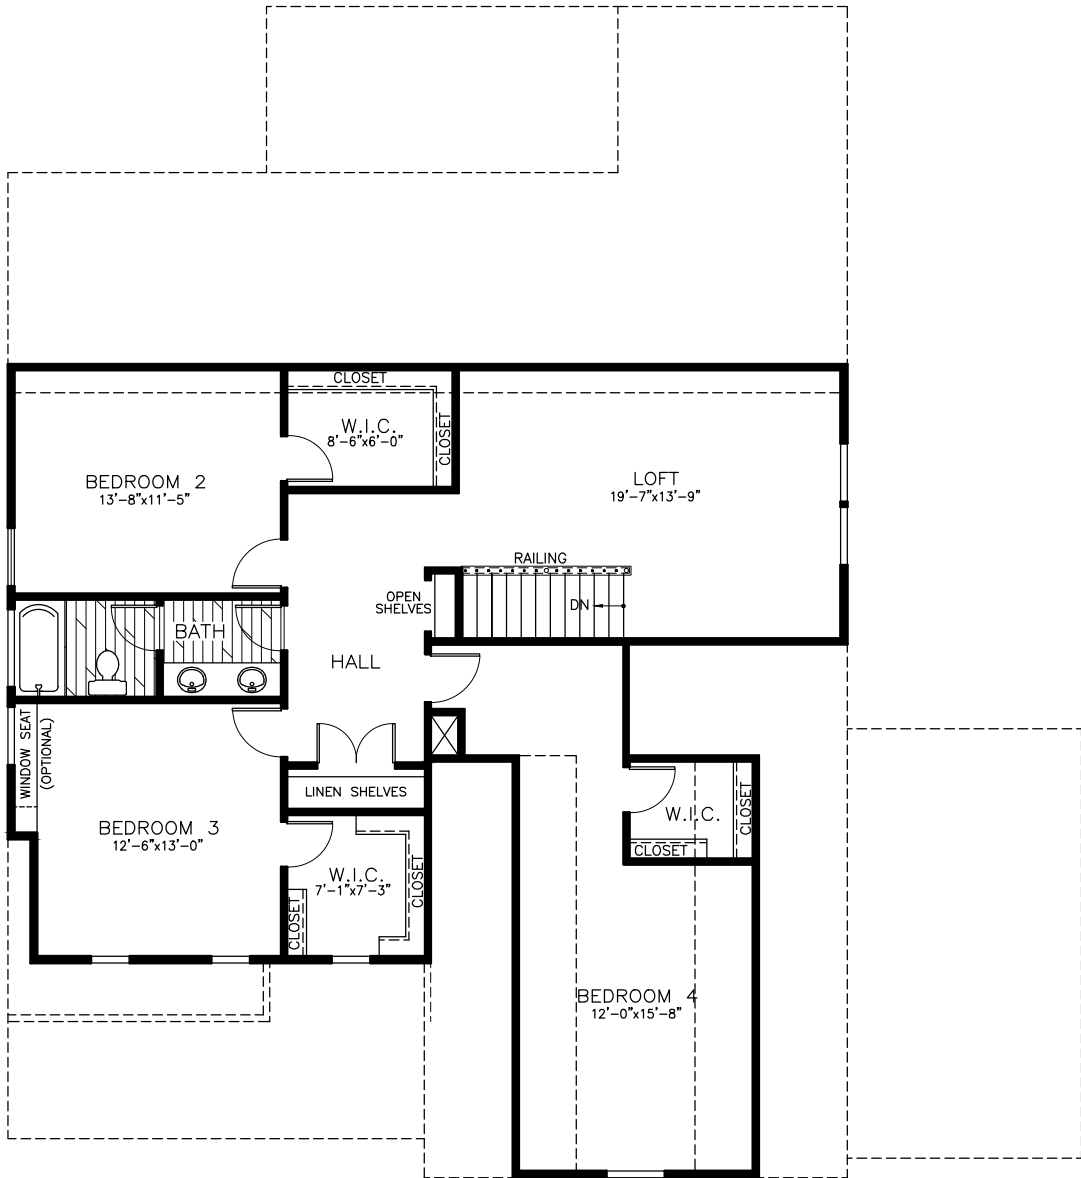

# The Westwood

*Standard Second Floor  
Standard Floor Plans 2927 sq. ft.*