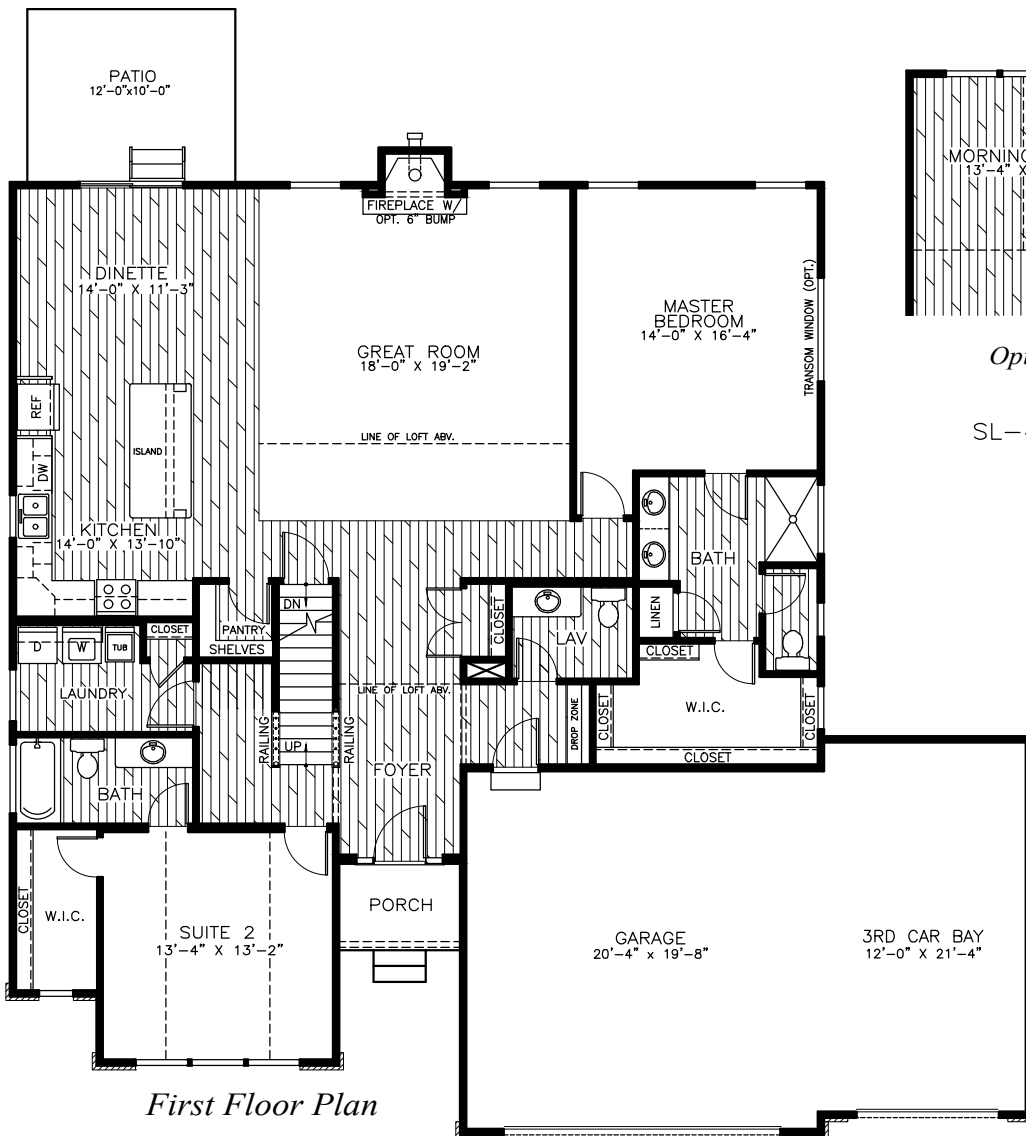

# The Dalton Loft

First Floor Plan

Optional Morning Room  
Adds 140 sq. ft.  
AVAILABLE ON  
SL-40,41,42-46 ONLY

For more details call:  
Jen Herron Underwood at 440-371-2862 or Stacy Little at 440-346-2016