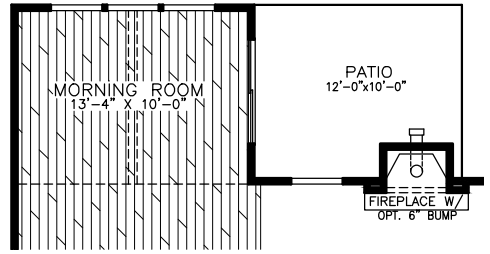

# The Dalton Loft

First Floor Plan

Optional Morning Room  
Adds 140 sq. ft.  
AVAILABLE ON  
SL-40,41,42-46 ONLY

For more details call:  
Jen Herron Underwood at 440-371-2862 or Stacy Little at 440-346-2016